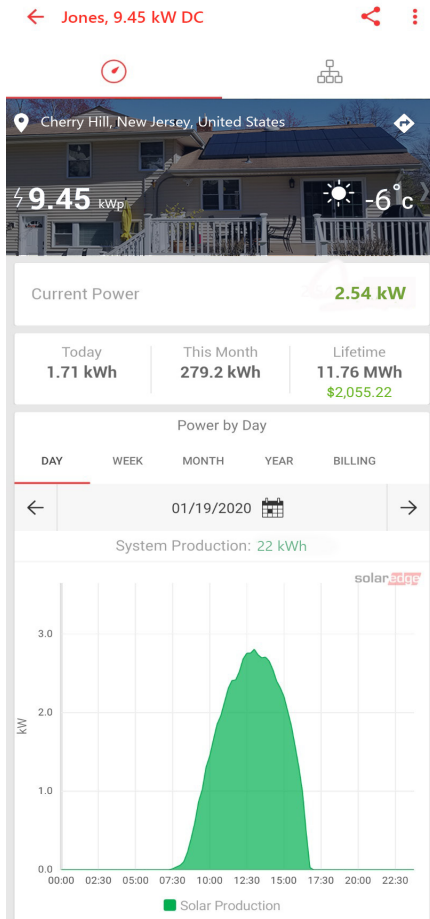

# Stay Updated—Get Accurate Insight in Real-Time

With built-in meters, use the monitoring app to view your home energy production and consumption levels.

Energy graph of Jones residence without consumption monitoring