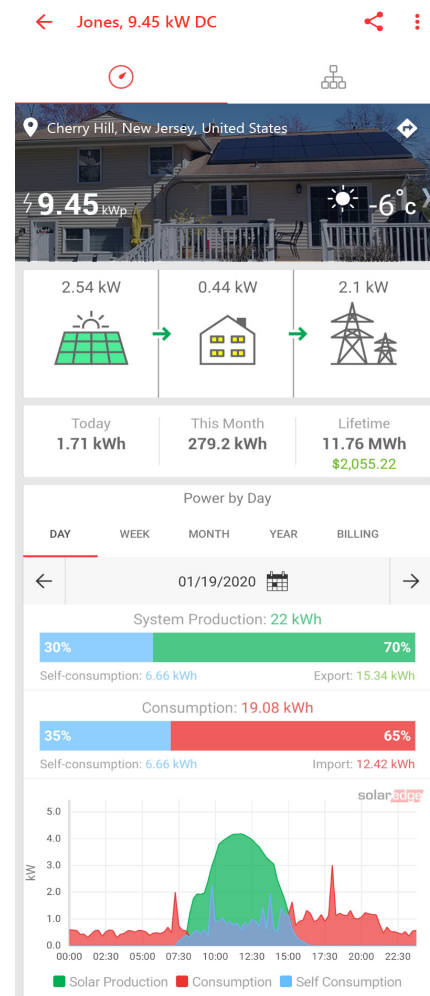

## Know Your Energy, Inside Out

With integrated production and consumption monitoring, you'll gain full visibility into your solar system and a better understanding of your household energy usage. Catch expensive trends before they materialize into high utility bills and adjust to ensure energy is being directed to the right places at the right times.

# Stay Updated—Get Accurate Insight in Real-Time

With built-in meters, use the monitoring app to view your home energy production and consumption levels.

Energy graph of Jones residence without consumption monitoring

Energy graph of Jones residence with consumption monitoring